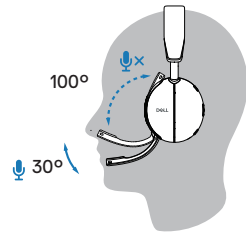

Dell Pro Wireless ANC Headset WL5024

Quick Start Guide