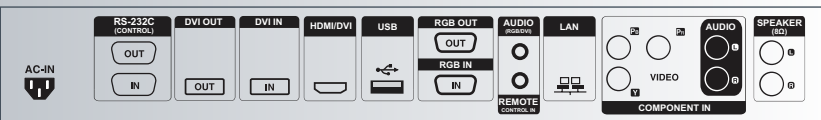

RS-232C CONTROL

CONVENIENT EXTERNAL SPEAKER-OUT

ENERGY STAR® 5.0 COMPLIANT

SPLIT ZOOM (self video wall)
Up to 15 x 15 matrix - adjusts for bezel width

USB PLAYBACK

USB PORT

TEMPERATURE SENSOR

3-YEAR LIMITED WARRANTY
(parts/labor/backlight)

LGsolutions.com

LG
Life's Good

Rear Jack Pack Panel

SPECIFICATIONS

PANEL	
Panel Technology	IPS
LCD Panel Type	47" class
Display Area	47.0" measured diagonally
Aspect Ratio	16:9
Native Resolution	1366 x 768 (HD)
Pixels (H x V x 3)	3,147,264
Brightness	800 cd/m ² (47WV30-BAA) 500 cd/m ² (47WV30BR-B)
Contrast Ratio	1,300:1 (Typ.), 500,000:1 (DCR)
Color Gamut	72%
T _{ni}	110°C
Viewing Angle	178°/178°
Color Depth	16.7 Million (8-bit)
Response Time	8ms (G to G)
Surface Treatment	Hard Coating (3H), Anti-glare
Lifetime	60,000 Hr., Portrait & Landscape
VIDEO	
Max Input Resolution	1366 X 768 @ 60Hz (RGB, HDMI/DVI)
Recommended Resolution	1366 X 768 @ 60Hz (RGB, HDMI/DVI)
H-Scanning Frequency	30 ~ 68kHz (RGB, HDMI/DVI)
V-Scanning Frequency	56 ~ 75Hz (RGB), 63Hz (HDMI/DVI)
Pixel Frequency	80 MHz (RGB, HDMI/DVI)
Sync Compatibility	Separate/Composite/Digital
Video Input	RGB, HDMI/DVI
Picture mode	Vivid/Standard/Cinema/Sports/Game/
Color temperature	Warm/Medium/Cool
INPUT (REAR)	
Digital	DVI, HDMI/DVI with HDCP
Analog	Component(BNC), RGB
Audio	RGB/DVI Audio, Component Audio
External Control	RS232C, RJ45(WoL), IR Receiver
USB	Yes (x1)
HDTV Formats	480p / 576p / 720p / 1080i