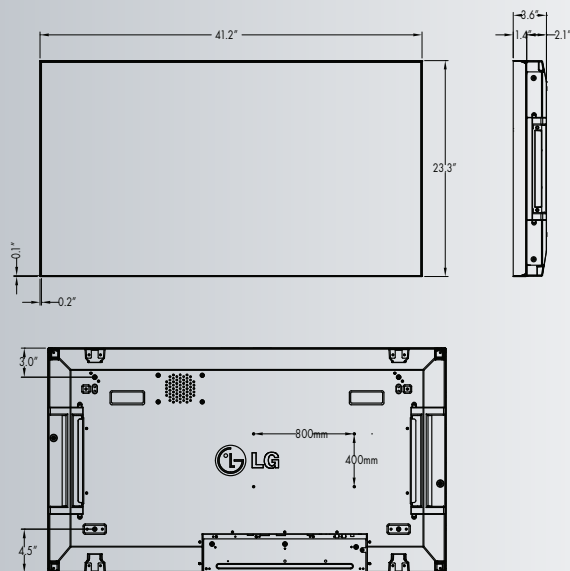

RS-232C CONTROL

CONVENIENT EXTERNAL SPEAKER-OUT

ENERGY STAR® 5.0 COMPLIANT

SPLIT ZOOM (self video wall)
Up to 15 x 15 matrix - adjusts for bezel width

USB PLAYBACK

USB PORT

TEMPERATURE SENSOR

3-YEAR LIMITED WARRANTY
(parts/labor/backlight)

LGsolutions.com

LG
Life's Good

Rear Jack Pack Panel

SPECIFICATIONS

PANEL	
Panel Technology	IPS
LCD Panel Type	47" class
Display Area	47.0" measured diagonally
Aspect Ratio	16:9
Native Resolution	1366 x 768 (HD)
Pixels (H x V x 3)	3,147,264
Brightness	800 cd/m ² (47WV30-BAA) 500 cd/m ² (47WV30BR-B)
Contrast Ratio	1,300:1 (Typ.), 500,000:1 (DCR)
Color Gamut	72%
T _{ni}	110°C
Viewing Angle	178°/178°
Color Depth	16.7 Million (8-bit)
Response Time	8ms (G to G)
Surface Treatment	Hard Coating (3H), Anti-glare
Lifetime	60,000 Hr., Portrait & Landscape
VIDEO	
Max Input Resolution	1366 X 768 @ 60Hz (RGB, HDMI/DVI)
Recommended Resolution	1366 X 768 @ 60Hz (RGB, HDMI/DVI)
H-Scanning Frequency	30 ~ 68kHz (RGB, HDMI/DVI)
V-Scanning Frequency	56 ~ 75Hz (RGB), 63Hz (HDMI/DVI)
Pixel Frequency	80 MHz (RGB, HDMI/DVI)
Sync Compatibility	Separate/Composite/Digital
Video Input	RGB, HDMI/DVI
Picture mode	Vivid/Standard/Cinema/Sports/Game/
Color temperature	Warm/Medium/Cool
INPUT (REAR)	
Digital	DVI, HDMI/DVI with HDCP
Analog	Component(BNC), RGB
Audio	RGB/DVI Audio, Component Audio
External Control	RS232C, RJ45(WoL), IR Receiver
USB	Yes (x1)
HDTV Formats	480p / 576p / 720p / 1080i

ENVIRONMENT CONDITIONS

Operation Temperature	0°C ~ 40°C
Operation Humidity	10% ~ 80%

CABINET

Color	Black
Bezel Width	3.9mm (left/top), 2.4mm (right/bottom)
Monitor Dimension (W x H x D)	41.2" x 23.3" x 3.6"
Monitor Weight	63.9 lbs
Carton Dimensions (W x H x D)	43.7" x 26.3" x 10.6"
Packed Weight	75.0 lbs
Handle	Yes
VESA™ Standard Mount Interface	800mm x 400mm