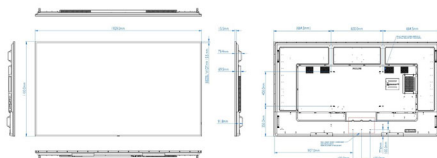

Power

- Standby power consumption: <0.5 W
- Mains power: 100 ~ 240 VAC, 50 ~ 60 Hz
- Consumption (Typical): TBD W
- Consumption (Max): TBD

Operating conditions

- Temperature range (operation): 0 ~ 40 °C
- Temperature range (storage): -20 ~ 60 °C
- Altitude: 0 ~ 3000 m
- MTBF: 50,000 hour(s)
- Humidity range (operation)[RH]: 20 - 80% RH (No condensation)
- Humidity range (storage) [RH]: 5 - 95% RH (No condensation)

Sound

- Built-in speakers: 2 x 10W RMS

Accessories

- Included accessories: Quick start guide, RS232 cable, AC Power Cord, IR sensor cable (1.8M),

Remote Control & AAA Batteries

- Included Accessories: RS232 daisy-chain cable, Philips logo (x1), AC Switch Cover, USB Cover (x1), Screws

Multimedia Applications

- USB Playback Audio: AAC, HEAAC, MPEG
- USB Playback Picture: BMP, JPEG, PNG
- USB Playback Video: MPEG, H.263, H.264, H.265, VP8

Miscellaneous

- On-Screen Display Languages: English, French, German, Spanish, Polish, Turkish, Russian, Italian, Simplified Chinese, Traditional Chinese, Arabic, Japanese, Danish, Dutch, Finnish, Norwegian, Portuguese, Swedish
- Regulatory approvals: CE, RoHS, BSMI, CB, CCC, CU, EMF, EnergyStar 8.0, ETL, FCC, Class A, PSB, VCCI
- Warranty: 3 year warranty

Internal Player

- CPU: 2 x A53 + 2 x A73
- GPU: ARM Mali G51
- Memory: 3GB DDR
- Storage: 32 GB eMMC

Issue date 2021-01-07

Version: 1.0.1

12 NC: 8670 001 68937
EAN: 87 12581 76937 6

© 2021 Koninklijke Philips N.V.
All Rights reserved.

Specifications are subject to change without notice.
Trademarks are the property of Koninklijke Philips N.V.
or their respective owners.

www.philips.com